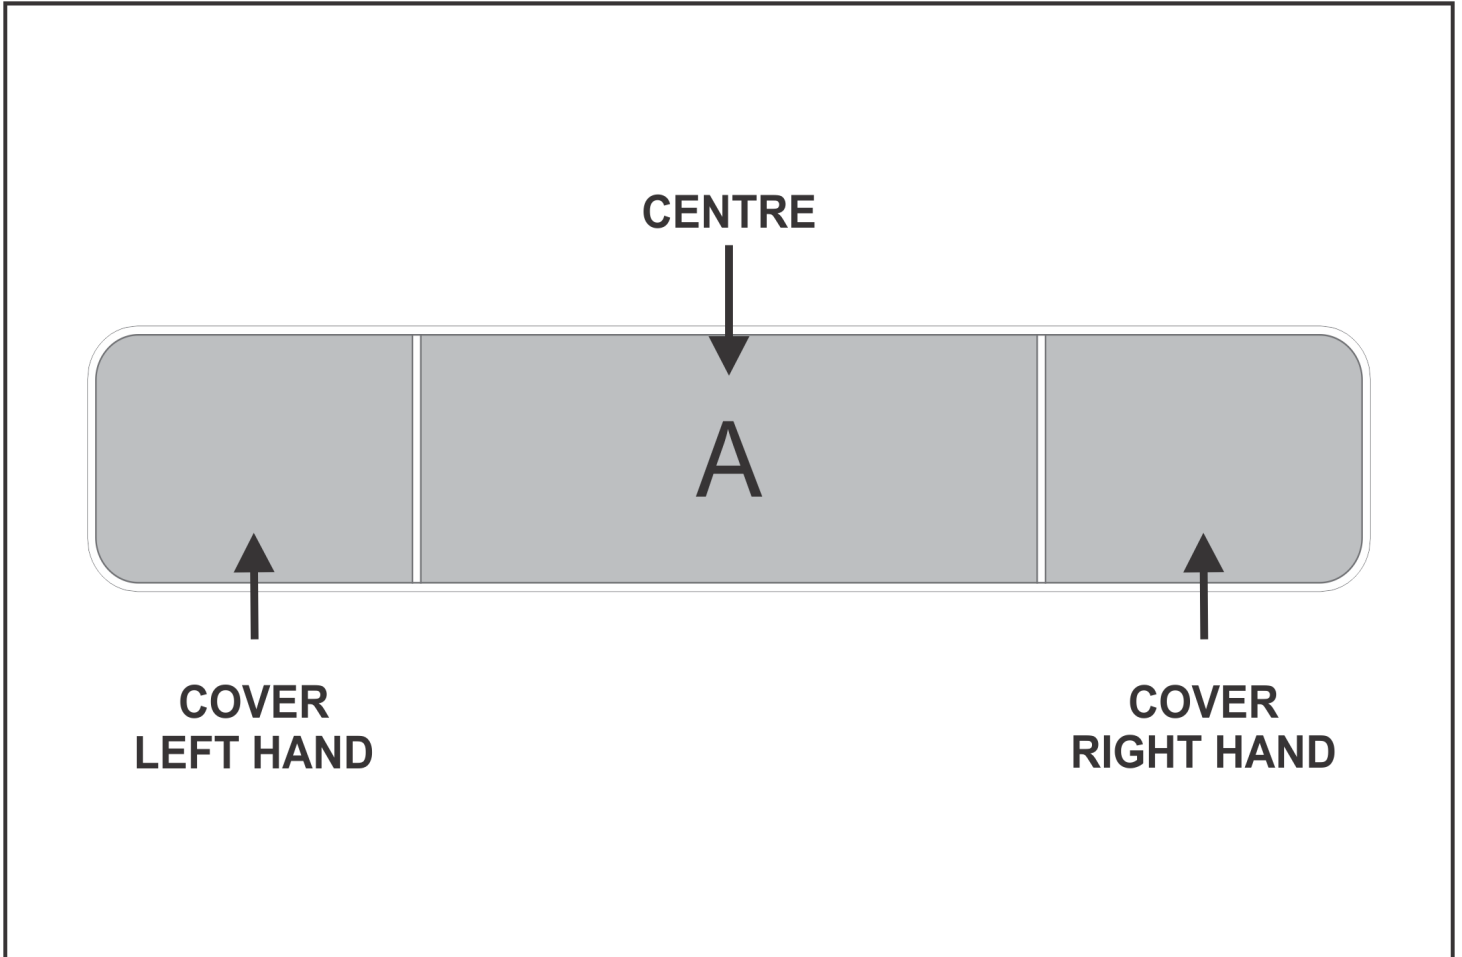

## Need to know:

Includes 1-Position Sublimation (setup fees apply)

- Please Note: We cannot guarantee 100% logo Alignment on all Brandable Panels.

## Branding Options:

Position	Branding Method (Branding Code)	No. of Colours	Dimension
A	Custom Sublimation A (CPSUB-A)	Full Colour	739mm wide x 325mm high